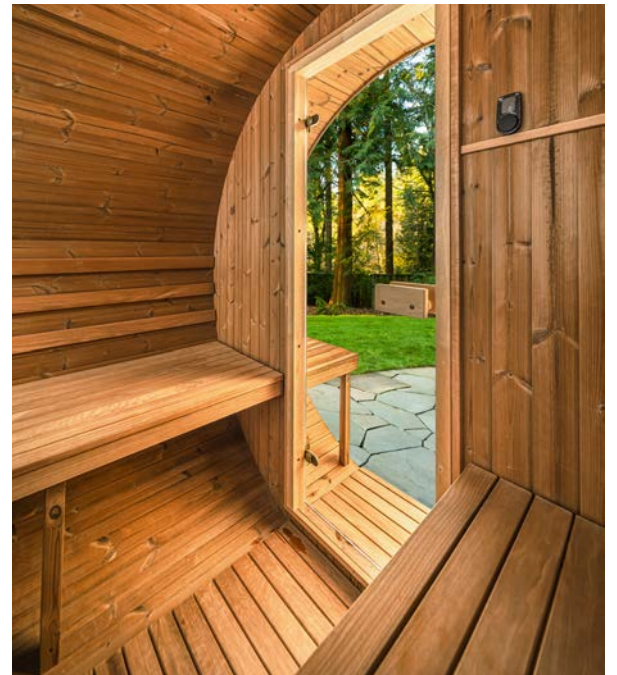

Enhanced from the inside out

With a strong tradition going back centuries (or even longer), saunas are popular fixtures all over the world. But what is a sauna and why does it appeal to so many?

Those are welcomed feelings for many, especially for their physical and mental health benefits, which may include:

- Reduced risk of cardiovascular disease
- Healthier skin
- Relieved muscle aches
- Mental relaxation
- Improved sleep
- And much more!

The basic premise involves heating stones to a high temperature with water thrown on the stones to produce steam and a sensation of increased heat.

It brings a symphony of feelings. A tingle as your blood flow increases. A loosening of your muscles. A bead of sweat rolling down your back. A worry drifting away - then another and another.

Plus, a sauna is a perfect place to socialize and decompress with family and friends. It's not only warm and comfortable, but technology is prohibited. The minimal distractions encourage connection and conversation.

**RELAX.
REJUVENATE.
RENEW.**

- WITH SAUNA BY THERMORY.

STABLE

REAL WOOD
PRODUCTS

HIGH
DURABILITY

SUSTAINABLE

THERMALLY
MODIFIED

CHEMICAL FREE
NON TOXIC