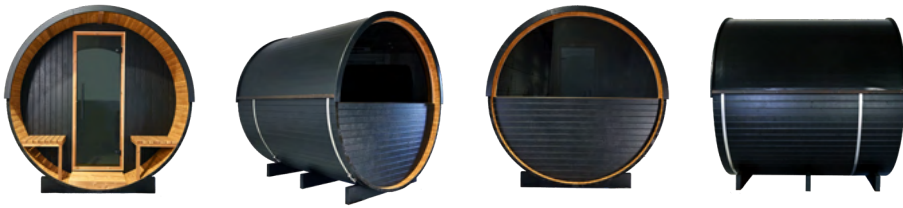

Ignite Barrels

Nº60

4-PERSON WITH PORCH & WINDOW

TOTAL LENGTH: 7.33'

OUTSIDE DIAMETER: 7.52'

INSIDE DIAMETER: 7.25'

BENCH LENGTH: 5'

BENCH WIDTH: 2.08'

WINDOW SIZE: 7' X 3.5'

PORCH LENGTH: 1.58'

WALL/BOARD THICKNESS: 1.57"

VOLUME: 212 CU. FT.

RAIN JACKET: INCLUDED

Nº62

6-PERSON WITH WINDOW, NO PORCH

TOTAL LENGTH: 7.33'

OUTSIDE DIAMETER: 7.52'

INSIDE DIAMETER: 7.25'

BENCH LENGTH: 6.5'

BENCH WIDTH: 2.08'

WINDOW SIZE: 7' X 3.5'

WALL/BOARD THICKNESS: 1.57"

VOLUME: 265 CU. FT.

RAIN JACKET: INCLUDED