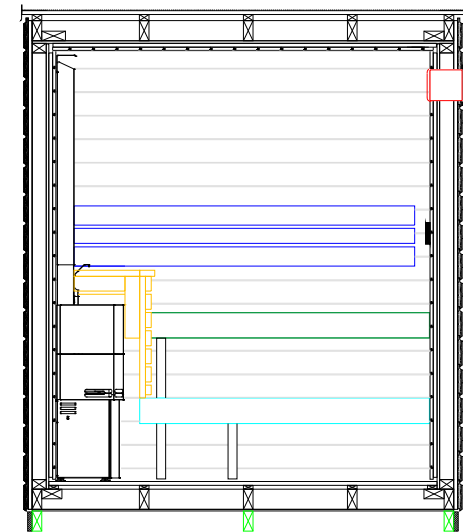

LEGEND	
	VENTILATION AIR INLET IN THE WALL (45*145)
	VENTILATION AIR OUTLET (d=100 mm)
	BACKREST
	UPPER BENCH
	LOWER BENCH
	GLASS

TECHNICAL INFORMATION	
SIZE	WIDTH 2050 mm / DEPTH 1350 mm
OUTSIDE HEIGHT (mm)	2462
INSIDE HEIGHT (mm)	1966
BASE BEAMS	IMPERGNATED WOOD
INSIDE WALL & CEILING PROFILE	STS4 15x120 ALDER
OUTSIDE WALL PROFILE/MATERIAL	PINE HORIZONTAL 21X120, (ANTRACITE)
INTERIOR MATERIAL	ALDER
INTERIOR	BENCHES, BACKREST
SAUNA DOOR	BLACK ALUMINIUM FRAME, CLEAR TEMPERED GLASS
WINDOWS	BLACK ALUMINIUM FRAME, CLEAR TEMPERED GLASS
HANDLE	BLACK ALUMINIUM WITH LOCK
HEATER	SAUNUM EXPERIENCE 6kw, BLACK, COVERED
CONTROL UNIT	LEIL PLUS MOBILE
LIGHTING	LED STRIP BEHIND THE BACKREST AND UNDER THE UPPER BENCH (DOWN)
EXTRA	-
ACCESSORIES	-

SECTION 1-1

SECTION 2-2

NB!

- * Lights controlled via LEIL controller
- * On surface electrical box is assembled and included in delivery but not installed and connected

 Saunum Sauna Team OÜ Registrikood: 14769342 www.saunuteam.ee; info@saunum.com	PROJECT	Saunum Mini-mini			
	ADDRESS	-	CONTRACT	-	
	DESIGNER	M.Ojamaa	SCALE	1:25	
	DATE	06.12.2023	FORMAT	A3	
CODE	-	CHECK	M.Ojamaa	PAGE	1/1