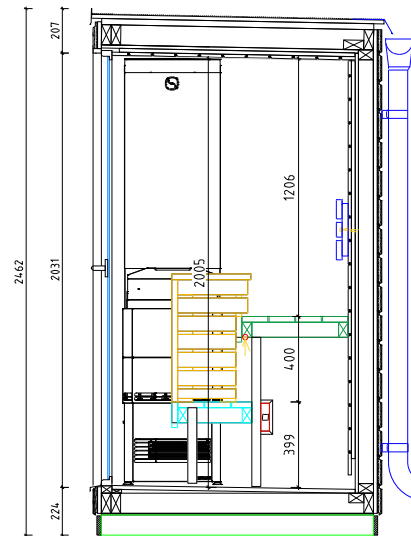

LEGEND	
	VENTILATION AIR INLET IN THE WALL (45*145)
	VENTILATION AIR OUTLET (d=100 mm)
	BACKREST
	UPPER BENCH
	LOWER BENCH
	GLASS

TECHNICAL INFORMATION	
SIZE	WIDTH 2050 mm / DEPTH 1350 mm
OUTSIDE HEIGHT (mm)	2462
INSIDE HEIGHT (mm)	1966
BASE BEAMS	IMPERGNATED WOOD
INSIDE WALL & CEILING PROFILE	STS4 15x120 ALDER
OUTSIDE WALL PROFILE/MATERIAL	PINE HORIZONTAL 21X120, (ANTRACITE)
INTERIOR MATERIAL	ALDER
INTERIOR	BENCHES, BACKREST
SAUNA DOOR	BLACK ALUMINIUM FRAME, CLEAR TEMPERED GLASS
WINDOWS	BLACK ALUMINIUM FRAME, CLEAR TEMPERED GLASS
HANDLE	BLACK ALUMINIUM WITH LOCK
HEATER	SAUNUM EXPERIENCE 6kw, BLACK, COVERED
CONTROL UNIT	LEIL PLUS MOBILE
LIGHTING	LED STRIP BEHIND THE BACKREST AND UNDER THE UPPER BENCH (DOWN)
EXTRA	-
ACCESSORIES	-

SECTION 1-1

SECTION 2-2

NB!

- * Lights controlled via LEIL controller
- * On surface electrical box is assembled and included in delivery but not installed and connected

 Saunum Sauna Team OÜ Registrikood: 14769342 www.saunuteam.ee; info@saunum.com	PROJECT	Saunum Mini-mini			
	ADDRESS	-	CONTRACT	-	
	DESIGNER	M.Ojamaa	SCALE	1:25	
	DATE	06.12.2023	FORMAT	A3	
CODE	-	CHECK	M.Ojamaa	PAGE	1/1