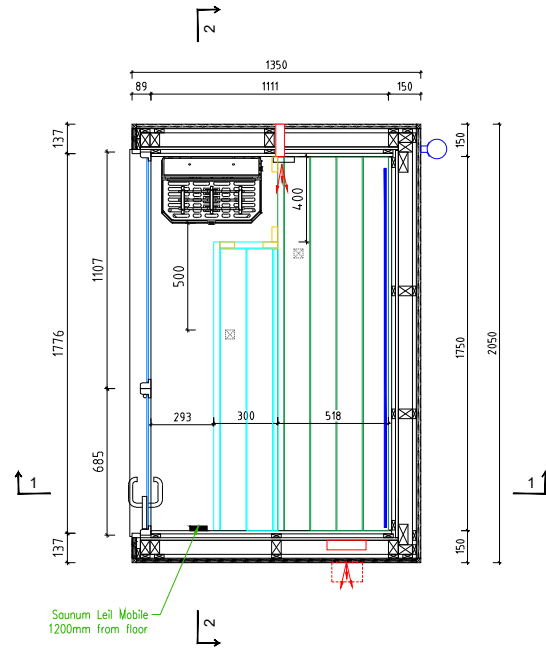

LEGEND	
	VENTILATION AIR INLET IN THE WALL (45*145)
	VENTILATION AIR OUTLET (d=100 mm)
	BACKREST
	UPPER BENCH
	LOWER BENCH
	GLASS

TECHNICAL INFORMATION	
SIZE	WIDTH 2050 mm / DEPTH 1350 mm
OUTSIDE HEIGHT (mm)	2462
INSIDE HEIGHT (mm)	1966
BASE BEAMS	IMPERGNATED WOOD
INSIDE WALL & CEILING PROFILE	STS4 15x120 ALDER
OUTSIDE WALL PROFILE/MATERIAL	PINE HORIZONTAL 21X120, (ANTRACITE)
INTERIOR MATERIAL	ALDER
INTERIOR	BENCHES, BACKREST
SAUNA DOOR	BLACK ALUMINIUM FRAME, CLEAR TEMPERED GLASS
WINDOWS	BLACK ALUMINIUM FRAME, CLEAR TEMPERED GLASS
HANDLE	BLACK ALUMINIUM WITH LOCK
HEATER	SAUNUM EXPERIENCE 6kw, BLACK, COVERED
CONTROL UNIT	LEIL PLUS MOBILE
LIGHTING	LED STRIP BEHIND THE BACKREST AND UNDER THE UPPER BENCH (DOWN)
EXTRA	-
ACCESSORIES	-

SECTION 1-1

SECTION 2-2

NB!

- * Lights controlled via LEIL controller
- * On surface electrical box is assembled and included in delivery but not installed and connected

 Saunum Sauna Team OÜ Registrikood: 14769342 www.saunuteam.ee; info@saunum.com	PROJECT	Saunum Mini-mini			
	ADDRESS	-	CONTRACT	-	
	DESIGNER	M.Ojamaa	SCALE	1:25	
	DATE	06.12.2023	FORMAT	A3	
CODE	-	CHECK	M.Ojamaa	PAGE	1/1